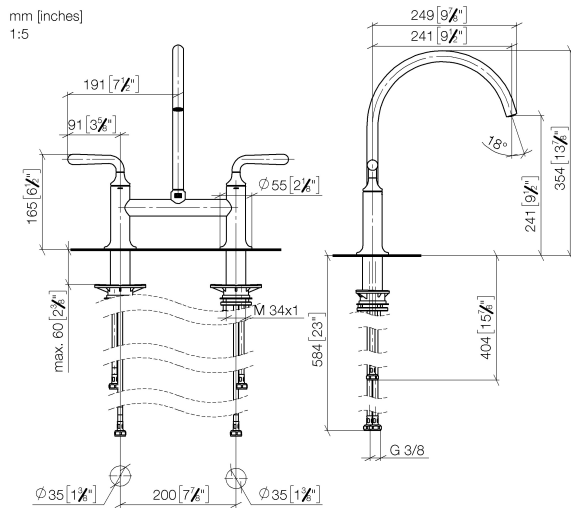

VAIA Two-hole bridge mixer for rinsing/Profi spray - Chrome

VAIA

19 815 809

- 241mm projection
- pivotable spout 360°
- air-enriched flow
- max. flow 7 l/min at 3 bar flow pressure
- lead-free
- This product can help a building meet the requirements of Green Building Rating Systems, e.g. LEED®, BREEAM®, DGNB

Recommended miscellaneous

VAIA Dispenser with rosette - Chrome 82 434 809-00

19 815 809

Flow rate chart

Certificates

LGA_38632.

19 815 809

Spare parts list

No.	Item Number	Name	Quantity used	Delivery time
1	90 28 22 396 00-00	spout	1	10
2	90 20 80 057 00-00	handle	2	10
3	90 12 12 232 00 90	fixing cap	2	2
4	90 90 03 130 00 90	top	1	2
5	04 30 11 040 00 90	fixing set	2	2
6	04 30 04 100 00 90	hose	2	2
7	04 30 04 101 00 90	hose	2	2
8	90 90 03 131 00 90	top	1	2