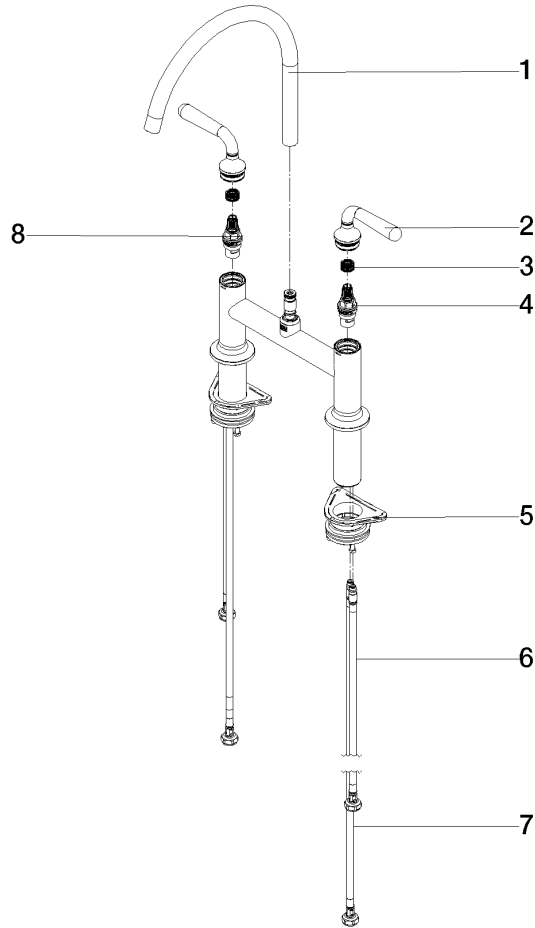

VAIA Two-hole bridge mixer for rinsing/Profi spray - Chrome

VAIA

19 815 809

- 241mm projection
- pivotable spout 360°
- air-enriched flow
- max. flow 7 l/min at 3 bar flow pressure
- lead-free
- This product can help a building meet the requirements of Green Building Rating Systems, e.g. LEED®, BREEAM®, DGNB

Recommended miscellaneous

VAIA Dispenser with rosette - Chrome 82 434 809-00

19 815 809

Flow rate chart

Certificates

LGA_38632.

19 815 809

Spare parts list

No.	Item Number	Name	Quantity used	Delivery time
1	90 28 22 396 00-00	spout	1	10
2	90 20 80 057 00-00	handle	2	10
3	90 12 12 232 00 90	fixing cap	2	2
4	90 90 03 130 00 90	top	1	2
5	04 30 11 040 00 90	fixing set	2	2
6	04 30 04 100 00 90	hose	2	2
7	04 30 04 101 00 90	hose	2	2
8	90 90 03 131 00 90	top	1	2